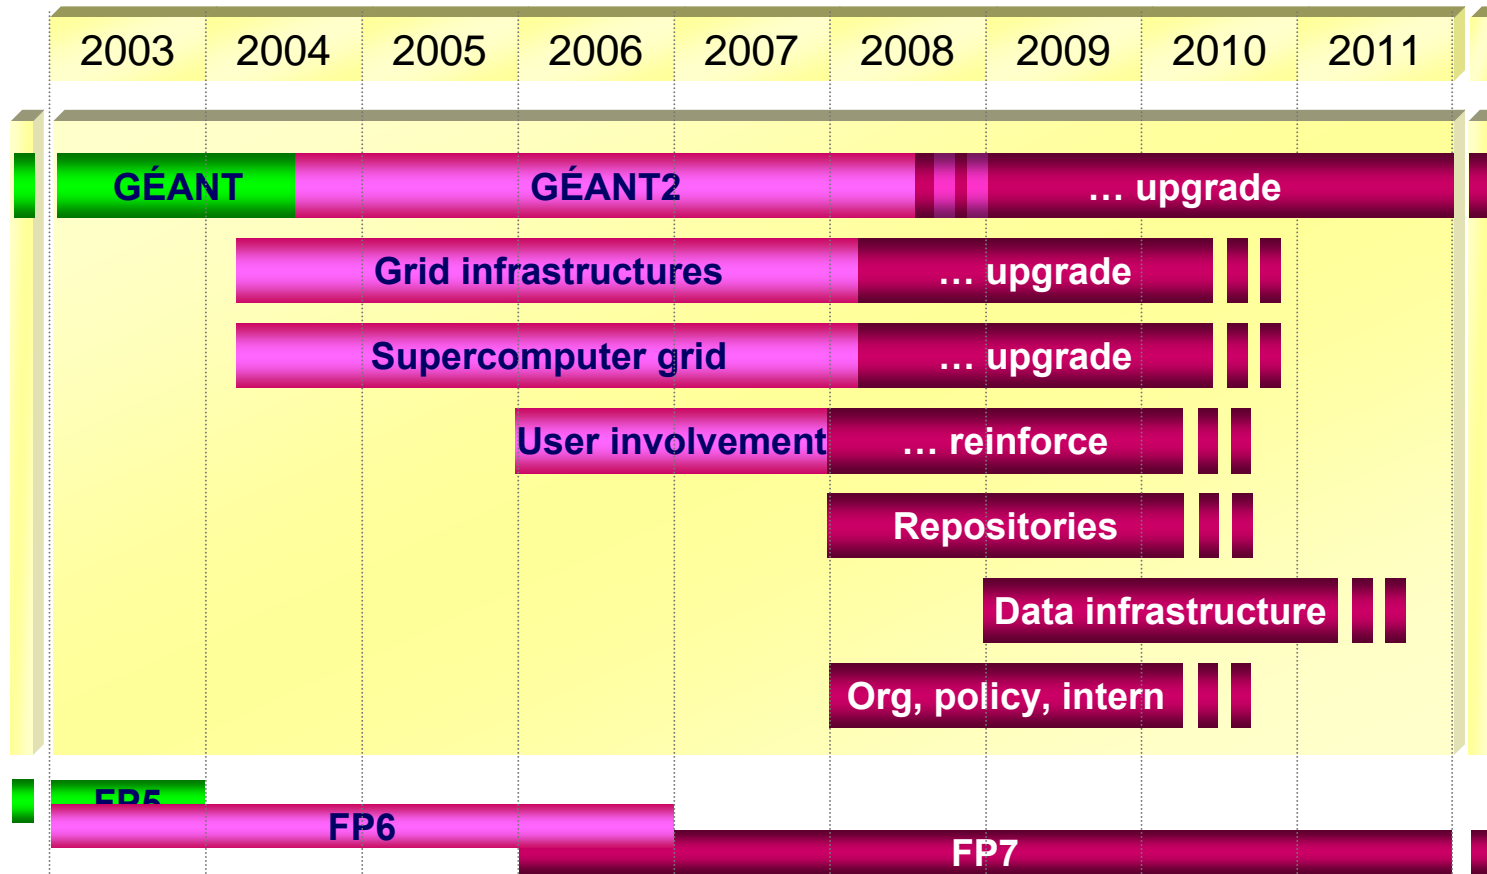

e-Infrastructures evolving approach