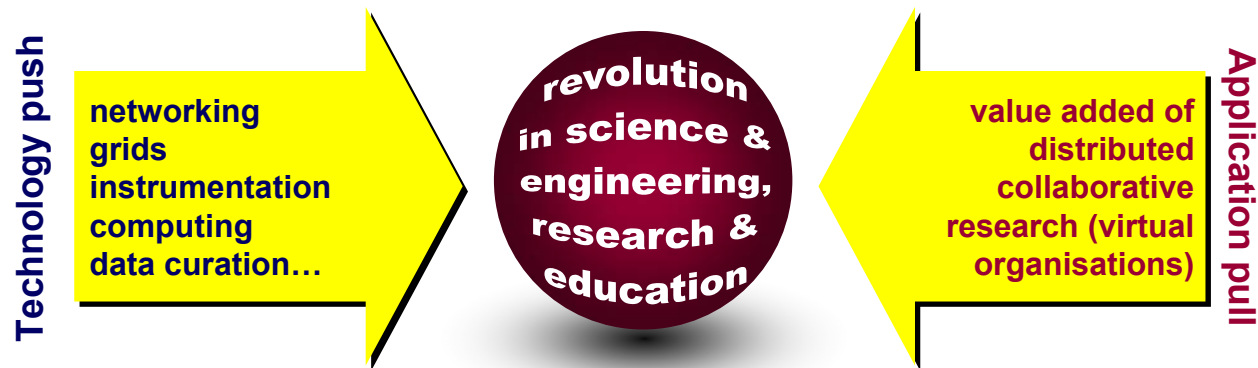

Embracing a new vision for Science

- **Virtual Research Communities**
- **Improved scientific process... role of simulation**
- **Cross-disciplinarity**
- **Data deluge - Wet-labs versus ICT infrastructures**