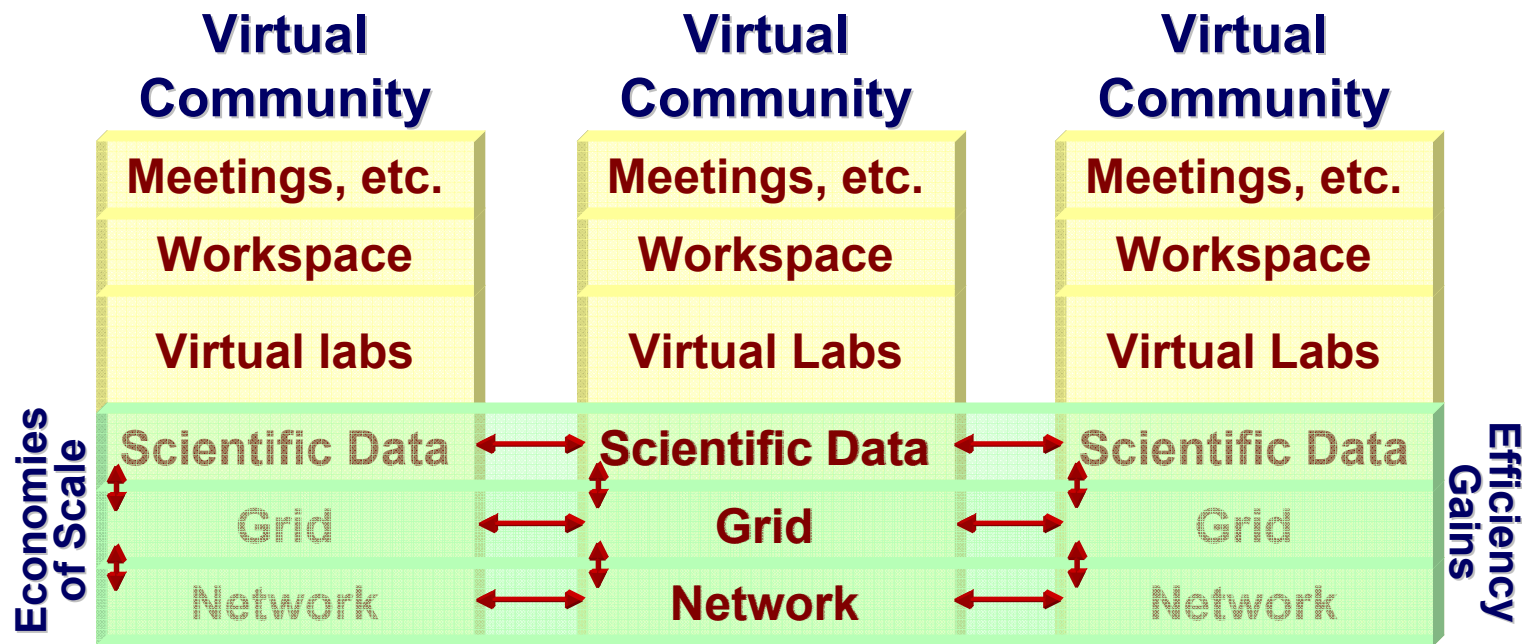

# European e-Infrastructure

experiences gained and way ahead

**IBERGRID Conference**  
**First Iberian Grid Infrastructure Conference**  
**14<sup>th</sup> May 2007**

**Mário  
Campolargo**

**European Commission - DG INFSO**  
**Head of Unit "GÉANT and e-Infrastructures"**

# Embracing a new vision for Science

- **Virtual Research Communities**
- **Improved scientific process... role of simulation**
- **Cross-disciplinarity**
- **Data deluge - Wet-labs versus ICT infrastructures**

# Global Virtual Research Community

# e-Infrastructures: evolutive approach

support to existing  
research infrastructures

Integrating activities

**e-Infrastructures for  
Scientific Communities**

**e-Science Grid  
infrastructures**

support to new research  
infrastructures